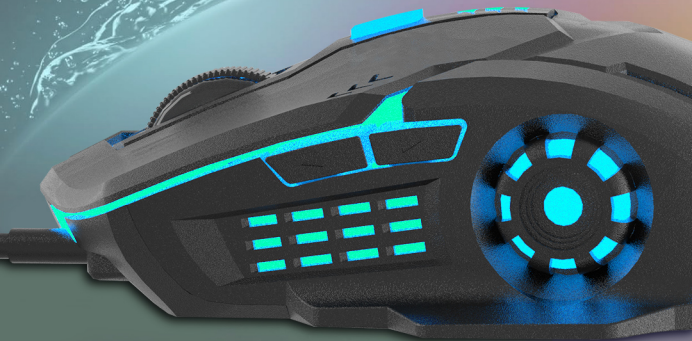

INTEX

4 DPI
Shift Design

Flash Sensitive
Switching

Perfect for
Gaming

MultiColor
LED Lights

Ergonomic
Design

Plug &
Play

MRP

₹499.00/-

(Inclusive of all taxes)