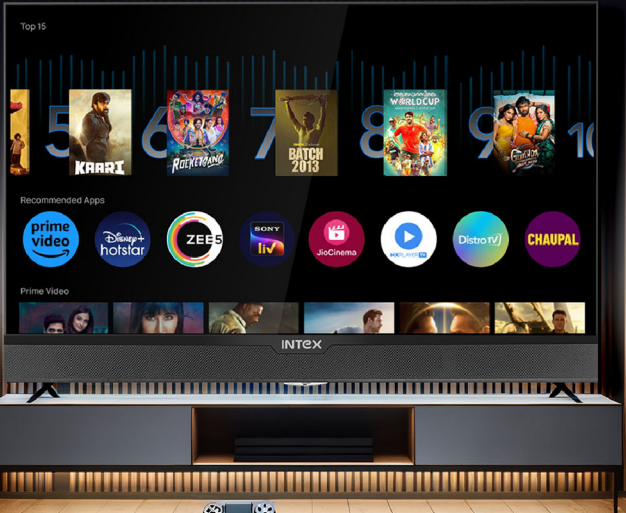

INTEX

BIG SCREEN. BIG ENTERTAINMENT

BUILT-IN SOUNDBAR

— INTRODUCING —
LED-SHV3293 | 80CM (32")

INTEX

DETAILS THAT
DAZZLE

HD ANDROID
SMART TV

INTEX

COLORS

INTEX

POINT, SCROLL CLICK

OPEN THE PRIME VIDEO

INTEX

Android 9.0 | Cloud TV OS

SMART & SIMPLE

INTEX

STREAM & BROWSE

1 GB RAM & 8 GB ROM | SCREEN MIRRORING

INTEX

LED-SHV3293 | 80CM (32)

(ANDROID SMART TV)

- Picture Quality : HD Display, 1366 x768 Resolution
- Sound : Supreme Sound Effect, 12W x 2 Front Firing Speaker with Soundbar
- Connectivity : 2 HDMI Terminals, 2 USB Terminals, 2 AV Input, Built in Wi-Fi, Wi-Fi Direct, 1 Ethernet Port, 1 Headphone Out, Digital Audio Out
- Smart Features : Quad-Core A53 1.5 GHz Mali- G31 MP2 1 GB RAM, 8 GB Storage
- Operating System : Android 9.0 (AOSP)
- Power Supply : 100-240V