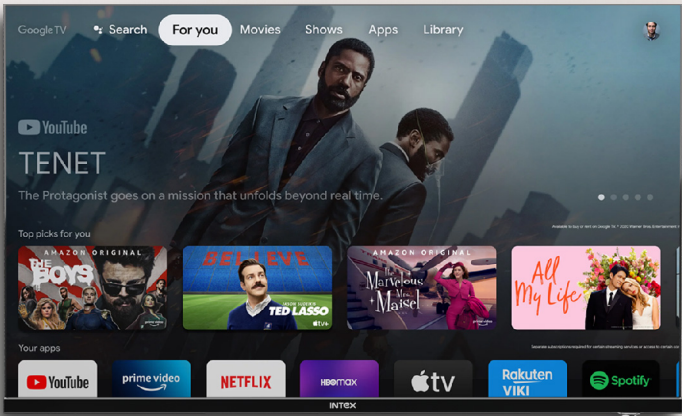

PERFECT SCREEN SIZE

INTEX

ENDLESS APPS

EASY ACCESS TO MORE THAN 10,000 APPS

INTEX

TAKE CONTROL, YOUR WAY

WITH ENHANCED VOICE COMMAND FEATURE

BUILD YOUR WATCHLIST

SELECT YOUR
FAVOURITE SHOWS FOR
YOUR WATCHLIST FROM
YOUR PHONE, TV OR
GOOGLE SEARCH

- Picture Quality** : HD Display, 1366 x 768 Resolution
- Sound** : Dolby Audio with Supreme Sound Effect,
12W x 2 Box Speakers
- Connectivity** : 3 HDMI Terminals, 2 USB Terminals,
1 AV Inputs, BT Audio Output/Input,
Optical Out, Built-In Wi-Fi,
1 Ethernet Port
- Smart Features** : CPU: CA55 Quad core
GPU: G31 MP2
1.5 GB RAM, 8 GB Storage
- Typical Brightness** : Android 11.0
(+/- 10%)
- Screen Mirroring** : Chromecast built in