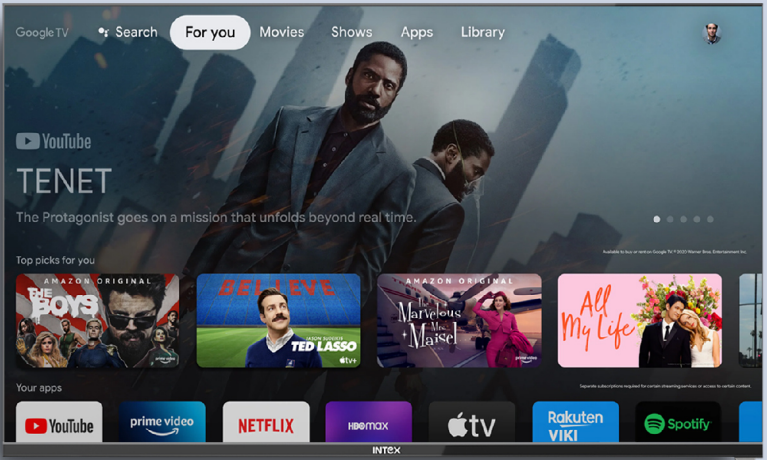

BUILD YOUR WATCHLIST

SELECT YOUR FAVOURITE SHOWS FOR YOUR WATCHLIST
FROM YOUR PHONE, TV OR GOOGLE SEARCH

- Picture Quality** : Full HD Display, 1920 x 1080 Resolution
- Sound** : Dolby Audio with Supreme Sound Effect, 12W x 2 Box Speakers
- Connectivity** : 3 HDMI Terminals, 2 USB Terminals, 1 AV Inputs, BT Audio Output/Input, Optical Out, Built-In Wi-Fi, 1 Ethernet Port
- Smart Features** : CPU: CA55 Quad core
GPU: G31 MP2
1.5 GB RAM, 8 GB Storage
- Typical Brightness (+/- 10%)** : Android 11.0
- Screen Mirroring** : Chromecast built in