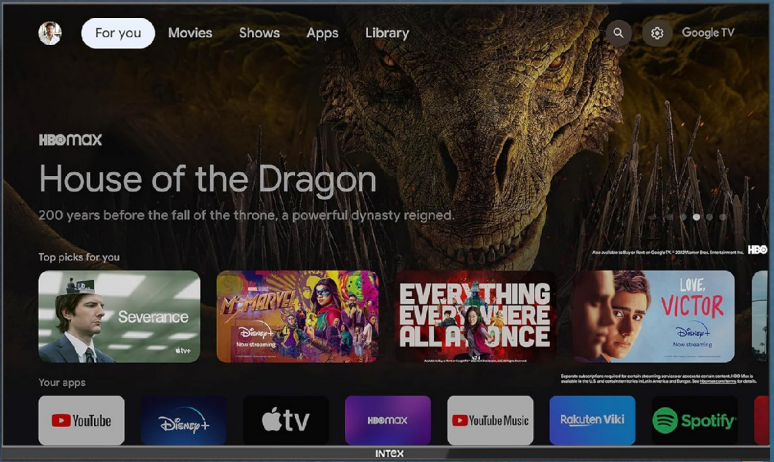

INTEX

43 INCHES OF
PERFECT VIEWING

INTEX

EXPERIENCE THE
MAGIC OF FRAMELESS

EXPLORE A WORLD OF APPS

INTEX

YOUR REMOTE
YOUR VOICE

 Hey Google