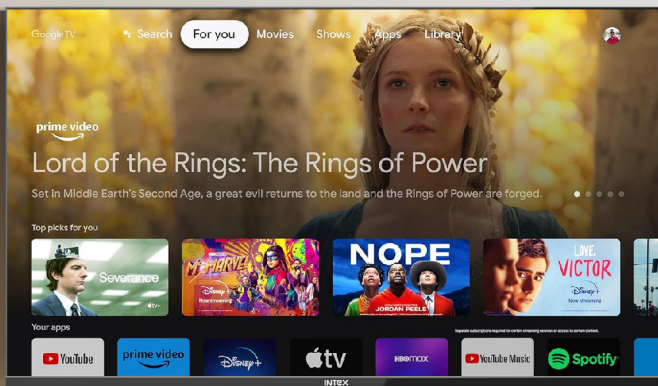

INTEX

INTRODUCING
LED-GFV4307 | 109 CM (43)

INTEX + **Google TV = Innovation**