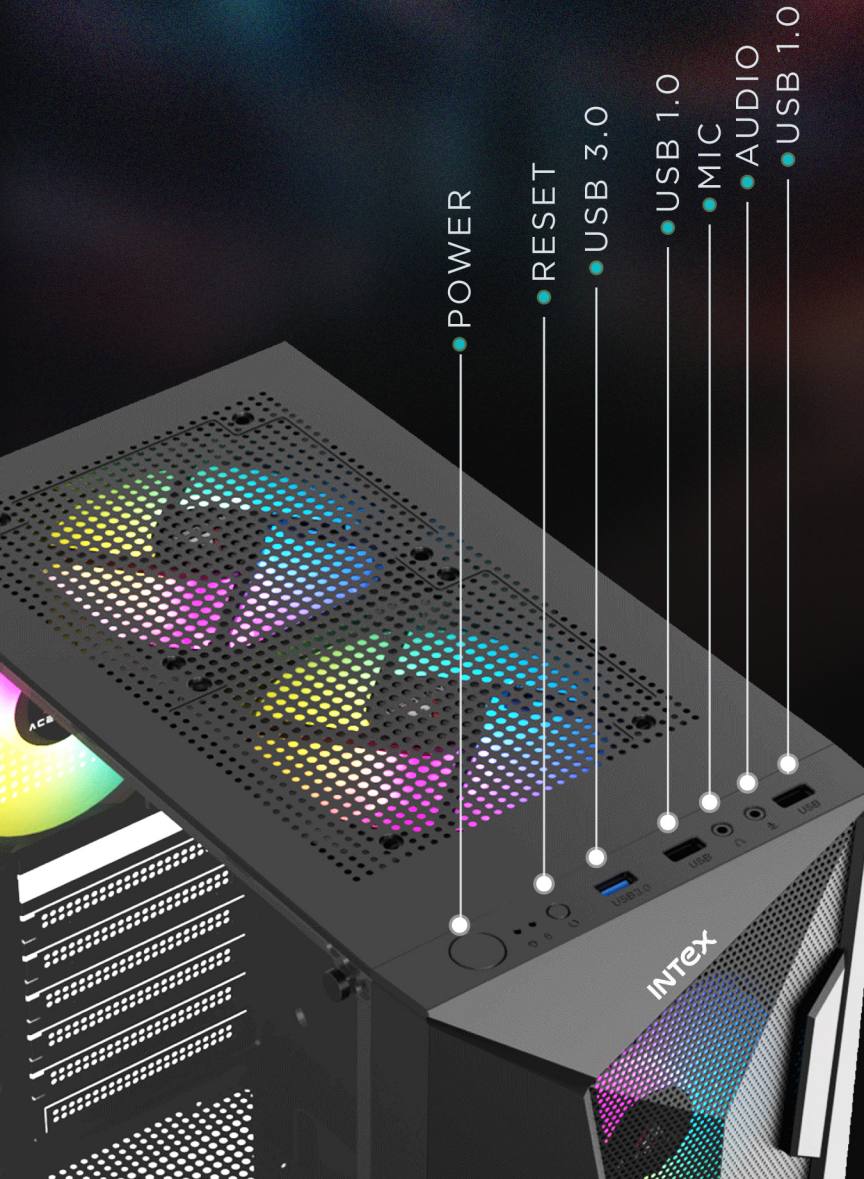

INTEX

I/O PANEL

● POWER

● RESET

● USB 3.0

● USB 1.0

● MIC

● AUDIO

● USB 1.0